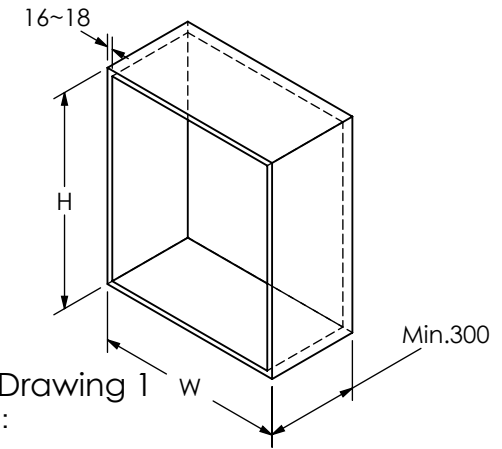

A03K Series of stainless steel bowl&Dish Shelves

1. Accessories

A 1PCS

B 1PCS

C 1PCS

G 4PCS

D 2PCS

E1 4PCS

E2 4PCS

F 8PCS

Drawing 2 :for installation :

2. Specification & Cabinet Width :

Art.No	Dimension	Cabinet Size(W)
A0345K	280*405*455	450
A0350K	280*455*455	500
A0360K	280*555*455	600
A0370K	280*655*455	700
A0390K	280*855*455	900

3. Fixing Step :

Drawing 1 :According to Product size choose suitable cabinet,
or put the product on the table.

Drawing 2