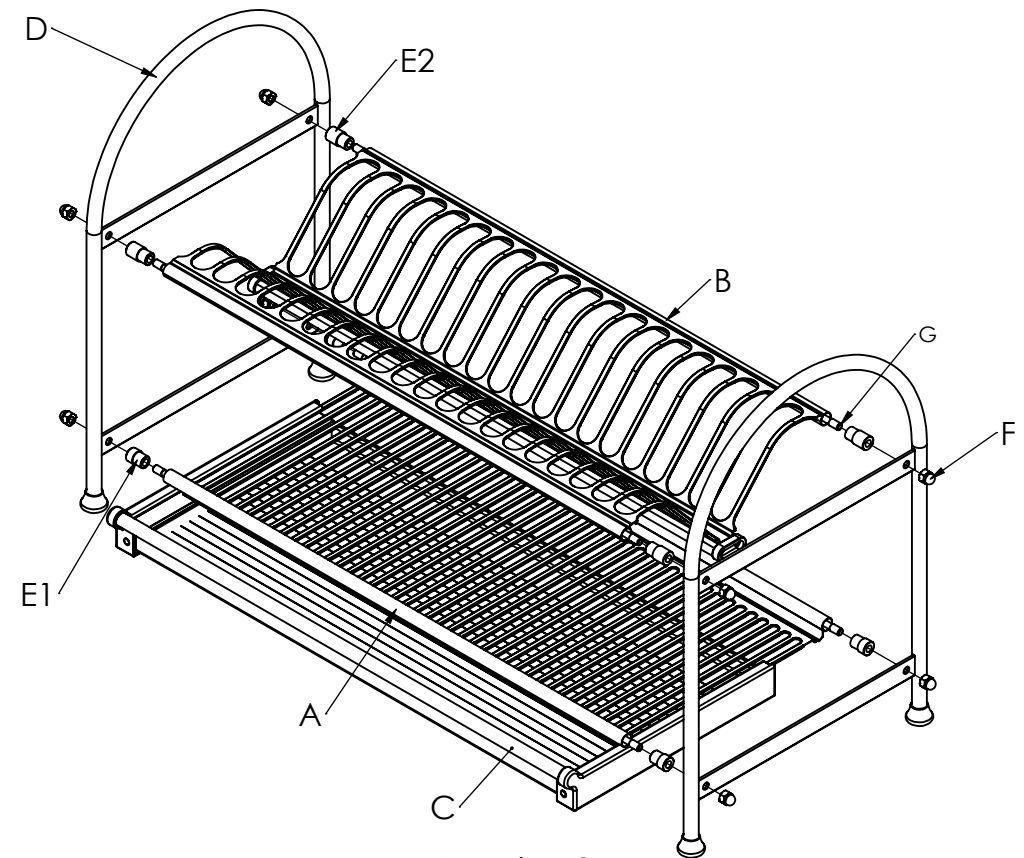

A03K Series of stainless steel bowl&Dish Shelves

1. Accessories

A 1PCS

B 1PCS

C 1PCS

G 4PCS

D 2PCS

E1 4PCS

E2 4PCS

F 8PCS

Drawing 2 :for installation :

2. Specification & Cabinet Width :

Art.No	Dimension	Cabinet Size(W)
A0345K	280*405*455	450
A0350K	280*455*455	500
A0360K	280*555*455	600
A0370K	280*655*455	700
A0390K	280*855*455	900

3. Fixing Step :

Drawing 1 :According to Product size choose suitable cabinet,
or put the product on the table.

Drawing 2