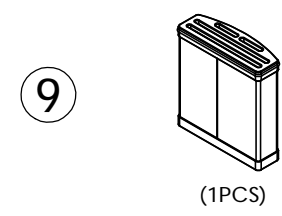

3、 put baskets on to slide rail (as follow)

3

4、 Install the door (as follows)

4

5

Stainless steel drawer basket

Item: E080520

1.Product size&cabinet width
product size 425*150*507