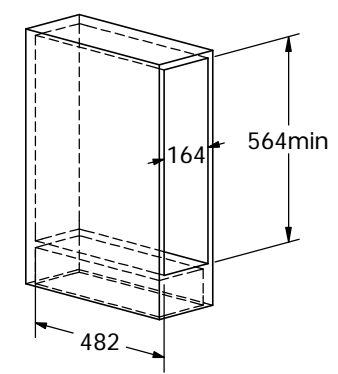

3、 put baskets on to slide rail (as follow)

3

4、 Install the door (as follows)

4

5

Stainless steel drawer basket

Item: E080520

1.Product size&cabinet width
product size 425*150*507