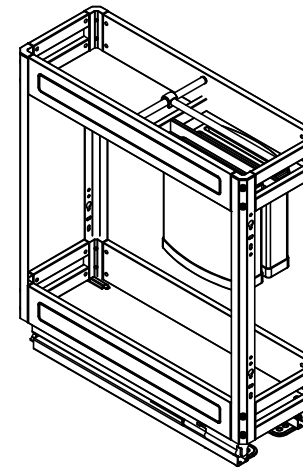

3、 put baskets on to slide rail (as follow)

3

4、 Install the door (as follows)

4

5

Stainless steel drawer basket

Item: E080520

1.Product size&cabinet width
product size 425*150*507