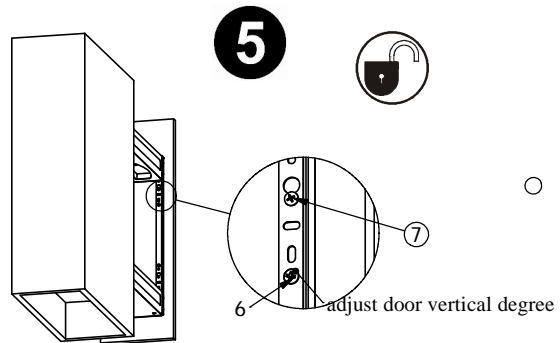

3、 put baskets on to slide rail (as follow)

3

4、 Install the door (as follows)

4

5

Stainless steel drawer basket

Item: E080520

1.Product size&cabinet width
product size 425*150*507