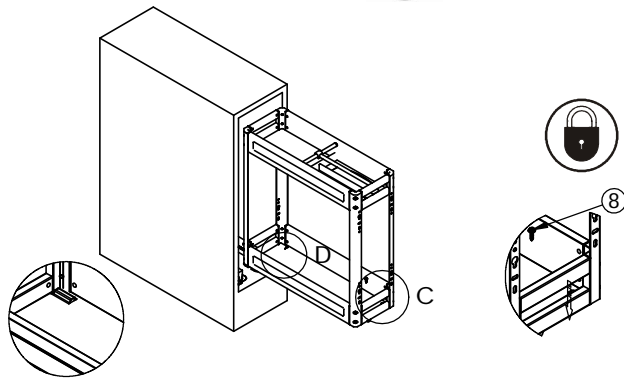

3、 put baskets on to slide rail (as follow)

3

4、 Install the door (as follows)

4

5

Stainless steel drawer basket

Item: E080520

1.Product size&cabinet width
product size 425*150*507