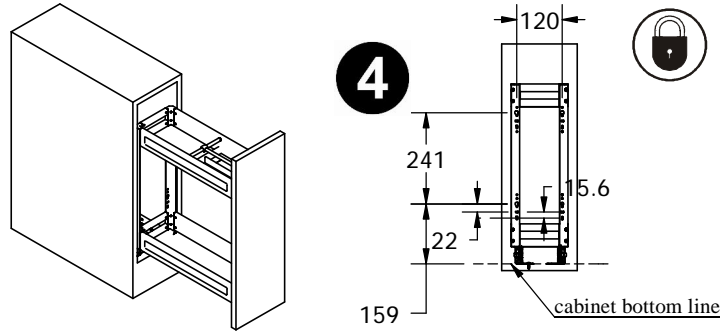

3、 put baskets on to slide rail (as follow)

3

4、 Install the door (as follows)

4

5

Stainless steel drawer basket

Item: E080520

1.Product size&cabinet width
product size 425*150*507