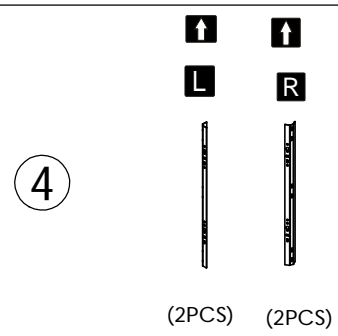

3、 put baskets on to slide rail (as follow)

3

4、 Install the door (as follows)

4

5

Stainless steel drawer basket

Item: E080520

1.Product size&cabinet width
product size 425*150*507