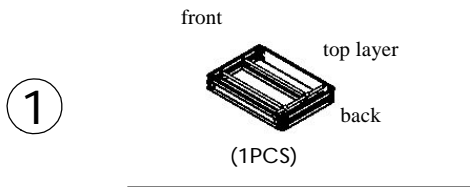

3. Fixing basket with runner

3

4. Fixing door with basket

4

5. Put accessories in basket.

5

6

Stainless steel drawer basket

Item: E080535

2.Item size and cabinet size
Item size: 425*300*507

Fixing step