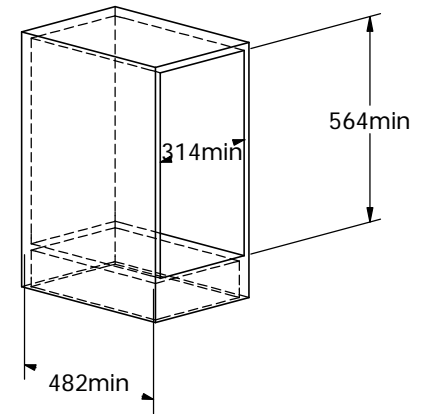

3. Fixing basket with runner

3

4. Fixing door with basket

4

5. Put accessories in basket.

5

6

Stainless steel drawer basket

Item: E080535

2.Item size and cabinet size
Item size: 425*300*507

Fixing step