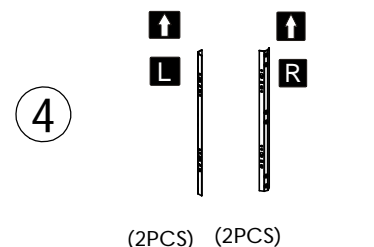

3. Fixing basket with runner

3

4. Fixing door with basket

4

5. Put accessories in basket.

5

6

Stainless steel drawer basket

Item: E080535

2.Item size and cabinet size
Item size: 425*300*507

Fixing step