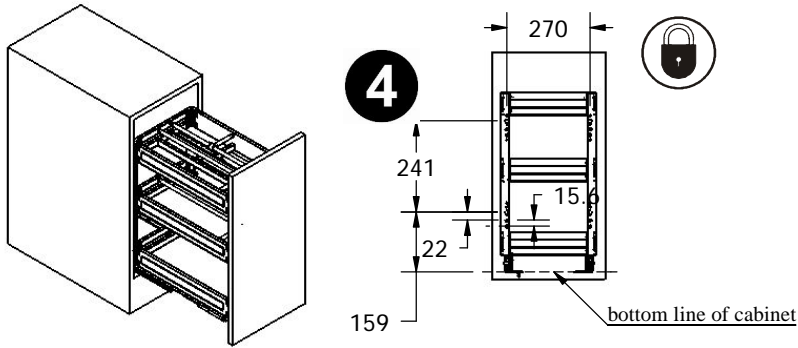

3. Fixing basket with runner

3

4. Fixing door with basket

4

5. Put accessories in basket.

5

6

Stainless steel drawer basket

Item: E080535

2.Item size and cabinet size
Item size: 425*300*507

Fixing step