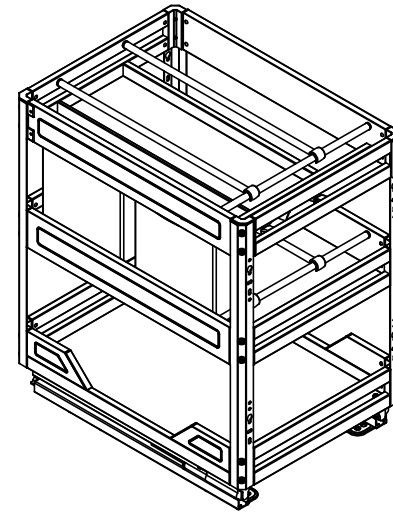

3. Fixing basket with runner

3

4. Fixing door with basket

4

5. Put accessories in basket.

5

6

Stainless steel drawer basket

Item: E080535

2.Item size and cabinet size
Item size: 425*300*507

Fixing step