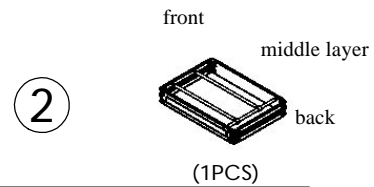

3. Fixing basket with runner

3

4. Fixing door with basket

4

5. Put accessories in basket.

5

6

Stainless steel drawer basket

Item: E080535

2.Item size and cabinet size
Item size: 425*300*507

Fixing step