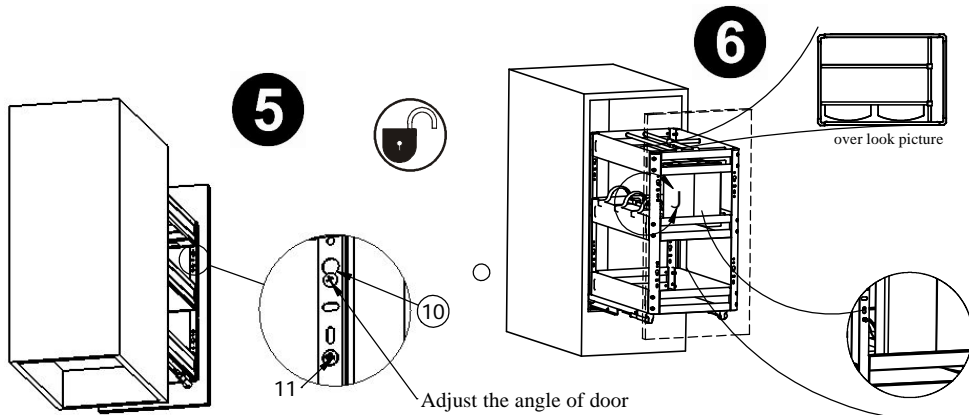

3. Fixing basket with runner

3

4. Fixing door with basket

4

5. Put accessories in basket.

5

6

Stainless steel drawer basket

Item: E080535

2.Item size and cabinet size
Item size: 425*300*507

Fixing step