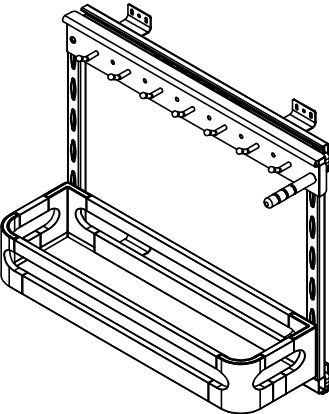

b. Fixing hook and basket with frame

Stainless steel side drawer basket

1. Accessories list

A, 1PCS

B, 1PCS

E, 1 PCS

D, 1PCS

F, 12PCS

G, 1PCS

H, 1 PCS

I, 1PCS

2. Products size and cabinet size

Item size; D472*W196*H426

3. Fixing step

a. Fixing frame and runner with cabinet