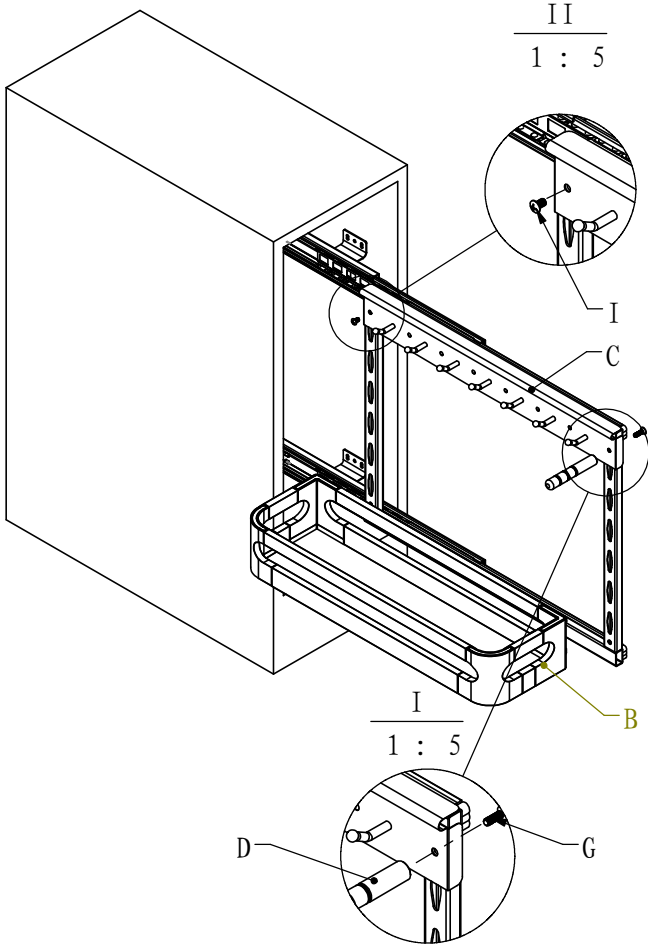

b. Fixing hook and basket with frame

Stainless steel side drawer basket

1. Accessories list

A, 1PCS

B, 1PCS

E, 1 PCS

D, 1PCS

F, 12PCS

G, 1PCS

H, 1 PCS

I, 1PCS

2. Products size and cabinet size

Item size; D472*W196*H426

3. Fixing step

a. Fixing frame and runner with cabinet