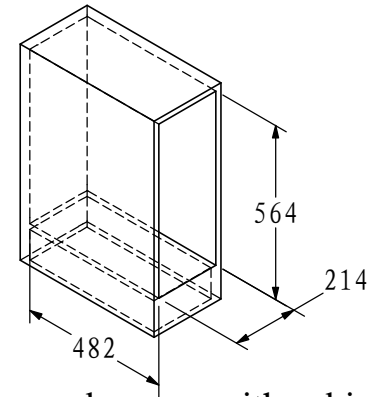

b. Fixing hook and basket with frame

Stainless steel side drawer basket

1. Accessories list

A, 1PCS

B, 1PCS

E, 1 PCS

D, 1PCS

F, 12PCS

G, 1PCS

H, 1 PCS

I, 1PCS

2. Products size and cabinet size

Item size; D472*W196*H426

3. Fixing step

a. Fixing frame and runner with cabinet