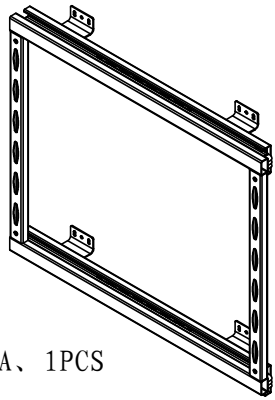

b. Fixing hook and basket with frame

Stainless steel side drawer basket

1. Accessories list

A, 1PCS

B, 1PCS

E, 1 PCS

D, 1PCS

F, 12PCS

G, 1PCS

H, 1 PCS

I, 1PCS

2. Products size and cabinet size

Item size; D472*W196*H426

3. Fixing step

a. Fixing frame and runner with cabinet